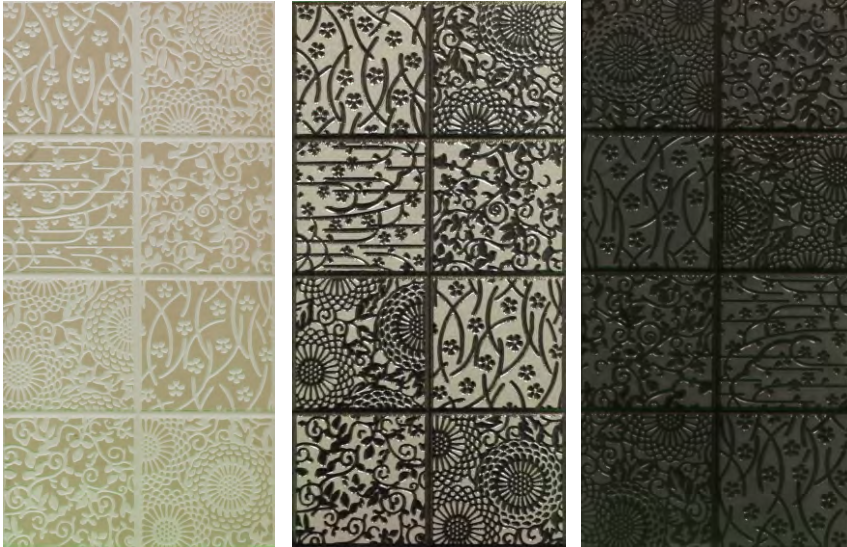

# Contents

<b>WALL TILES</b>	
Texture	1
Aluminium	2
<b>OUTDOOR</b>	
Slate	4
Speckle	4
Fossil	5
Granite	5
<b>DECORATIVE</b>	6
<b>FULL BODY PORCELAIN</b>	
Sandstone	8
Quartz	8
Classics	9
Moondust	10
Meteor	10
Basalt	11
<b>GLAZED PORCELAIN</b>	
Luxury	12
Classics	13
Concrete	15
Wood	17

# Wall Tiles

300x600

Add texture with our stunning range of wall tiles.

Lace, Mural and Honeycomb available in black, white and metallic finishes.

Mural

Honeycomb

Waves

Swirl  
300x1200