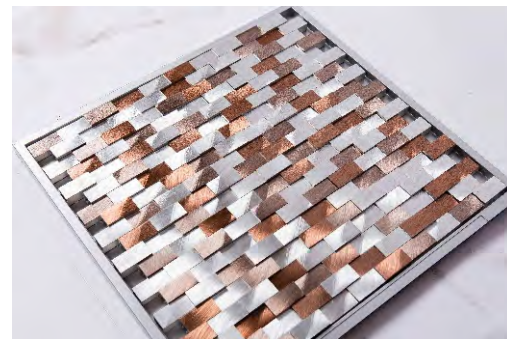

XM1015-113