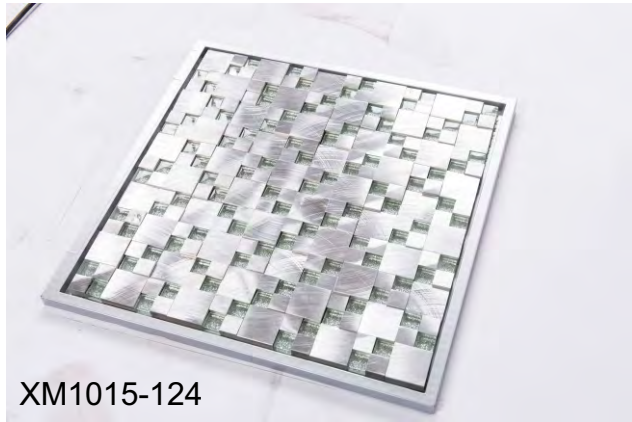

ALUMINIUM - Beat the trend with the latest innovation in tiling.
Gorgeous metallics and elegant gems and stone to create these eye catching 3D mosaics