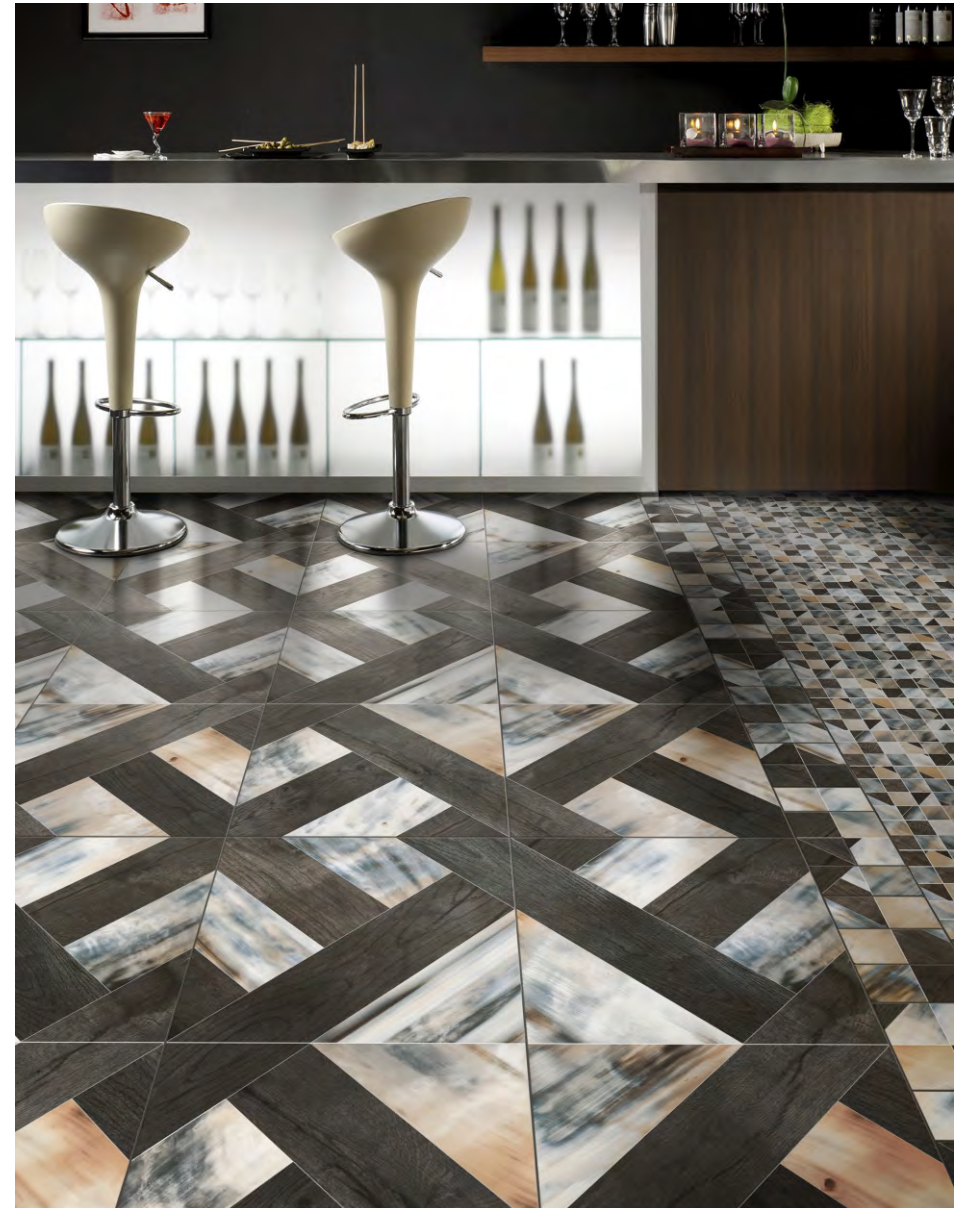

TH60201BN (a.b.c.d)